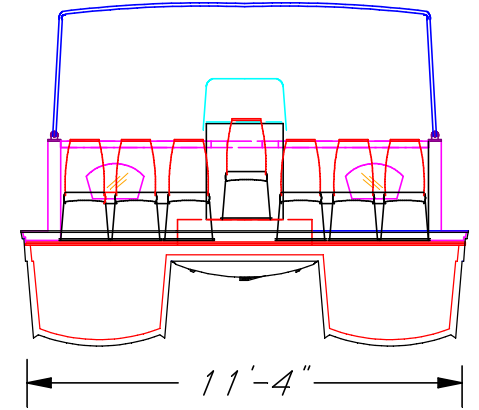

# EXPLORER RIVER CRUISE 330

33'-2"

PROFILE

3'-8"

11'-4"

BODY PLAN

12'-3"

MAIN DECK PLAN

[www.boatexplorer.com.my](http://www.boatexplorer.com.my)  
[fty@explorer.com.my](mailto:fty@explorer.com.my)

<b>GENERAL ARRANGEMENT</b>	
TITLE : EXPLORER RIVER CRUISE ( ERC 330 )	
SCALE : 1 : 0.167	
DESIGN : MOHD FAHME	
DRAWING NO. :ERC330_E907	
HULL MATERIAL : FIBREGLASS	
DATE :	
PASSENGER CAPACITY : 40 PERSONS	
<b>PRINCIPLE DIMENSION</b>	
LENGTH OVERALL .....	33FT 2INCH
BEAM .....	14FT 3IN
MOULDED HEIGHT.....	3FT 8IN
DISPLACEMENT .....	
HEIGHT OVERALL.....	9 FT
ENGINES.....	2 x 115 HP