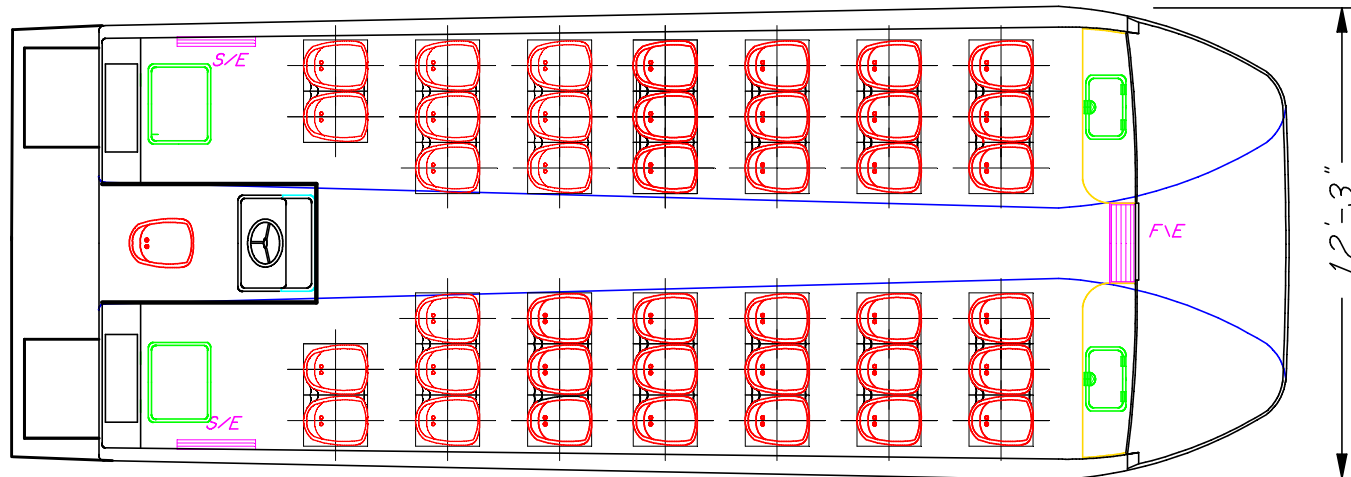

# EXPLORER RIVER CRUISE 330

33'-2"

PROFILE

3'-8"

11'-4"

BODY PLAN

12'-3"

MAIN DECK PLAN

[www.boatexplorer.com.my](http://www.boatexplorer.com.my)  
[fty@explorer.com.my](mailto:fty@explorer.com.my)

<b>GENERAL ARRANGEMENT</b>	
TITLE : EXPLORER RIVER CRUISE ( ERC 330 )	
SCALE : 1 : 0.167	
DESIGN : MOHD FAHME	
DRAWING NO. :ERC330_E907	
HULL MATERIAL : FIBREGLASS	
DATE :	
PASSENGER CAPACITY : 40 PERSONS	
<b>PRINCIPLE DIMENSION</b>	
LENGTH OVERALL .....	33FT 2INCH
BEAM .....	14FT 3IN
MOULDED HEIGHT.....	3FT 8IN
DISPLACEMENT .....	
HEIGHT OVERALL.....	9 FT
ENGINES.....	2 x 115 HP