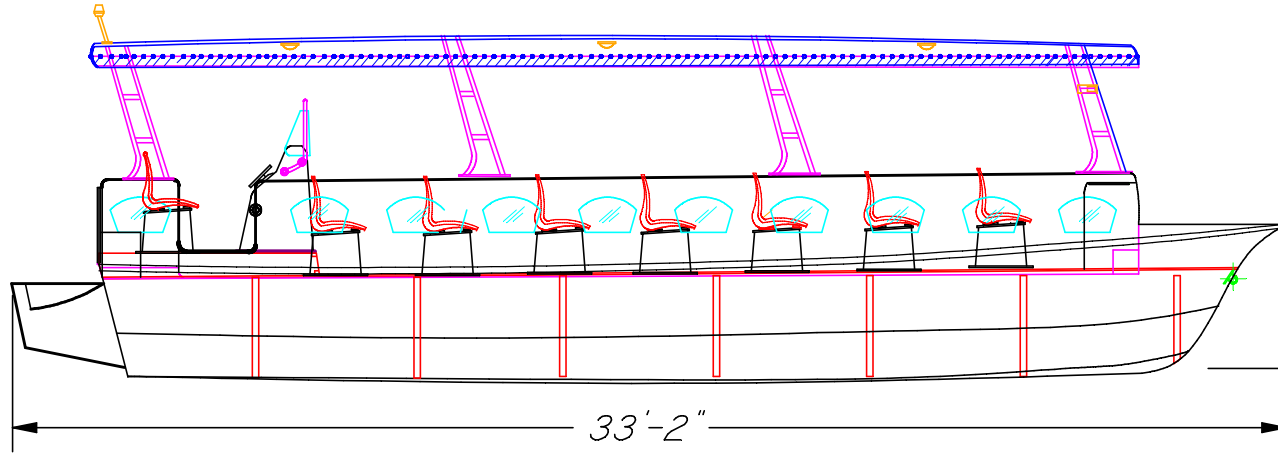

# EXPLORER RIVER CRUISE 330

33'-2"

PROFILE

3'-8"

11'-4"

BODY PLAN

12'-3"

MAIN DECK PLAN

[www.boatexplorer.com.my](http://www.boatexplorer.com.my)  
[fty@explorer.com.my](mailto:fty@explorer.com.my)

<b>GENERAL ARRANGEMENT</b>	
TITLE : EXPLORER RIVER CRUISE ( ERC 330 )	
SCALE : 1 : 0.167	
DESIGN : MOHD FAHME	
DRAWING NO. :ERC330_E907	
HULL MATERIAL : FIBREGLASS	
DATE :	
PASSENGER CAPACITY : 40 PERSONS	
<b>PRINCIPLE DIMENSION</b>	
LENGTH OVERALL .....	33FT 2INCH
BEAM .....	14FT 3IN
MOULDED HEIGHT.....	3FT 8IN
DISPLACEMENT .....	
HEIGHT OVERALL.....	9 FT
ENGINES.....	2 x 115 HP