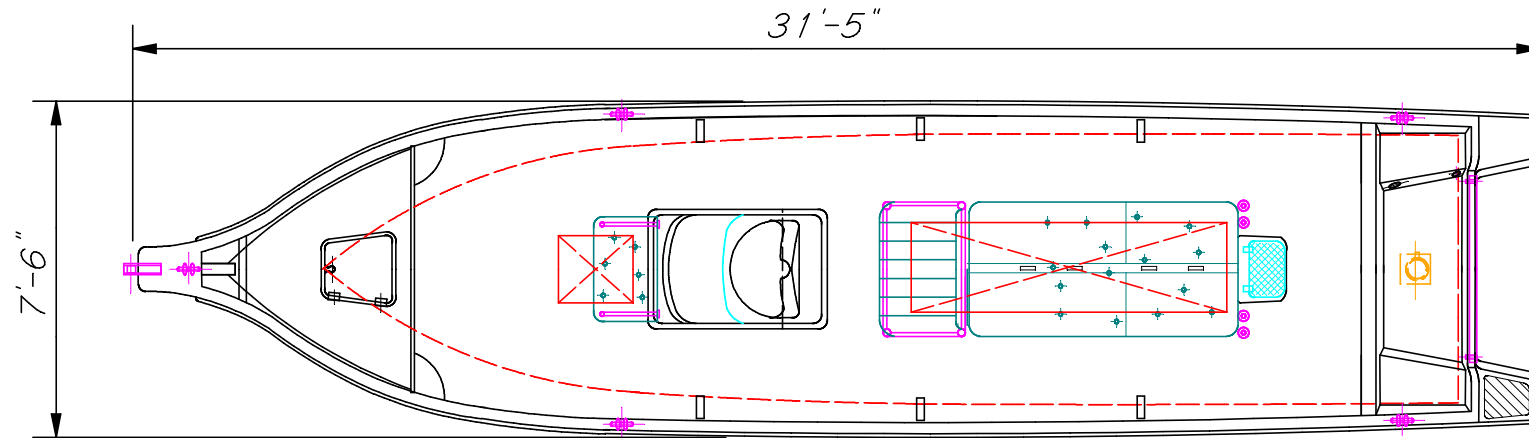

EXPLORER 320 OD SF TTOP

MAIN DECK PLAN

INBOARD PROFILE

EXPLORER COMPOSITE SDN. BHD.  
1320-C, KLEBANG BESAR, 75000 MELAKA, MALAYSIA  
TITLE : GENERAL ARRANGEMENT  
TYPE OF BOAT : EXPLORER 320-OD-SPORT FISHING TTOP  
DRAWING NO : E320\_E801  
UNIT TYPE : FEET/INCHES  
SCALE : 1 : 50  
DATE : 08 / 03 /2021

OVERALL LENGTH(LOA) : 31FT 5IN  
LENGTH WATER LINE(LWL) : ~25FT 6IN  
BREADTH MOLDED(B) : 7FT 6IN  
DEPTH MOLDED(D) : 4FT 8IN  
DRAFT DESIGNED(T) : ~1FT 4IN@FP, 1FT 2IN@AP  
TRANSOM HEIGHT : 2FT 2IN

HULL MATERIAL : FIBERGLASS  
APPLICATION REQUIREMENT : SPORT FISHING  
DRY WEIGHT(W) : ~960KG  
RATED POWER : 2X140HP@1X250HP  
SEATING CAPACITY : ~8PERSONS  
FUEL TANK CAPACITY : ~50GALLONS  
WATER TANK CAPACITY : ~15GALLONS