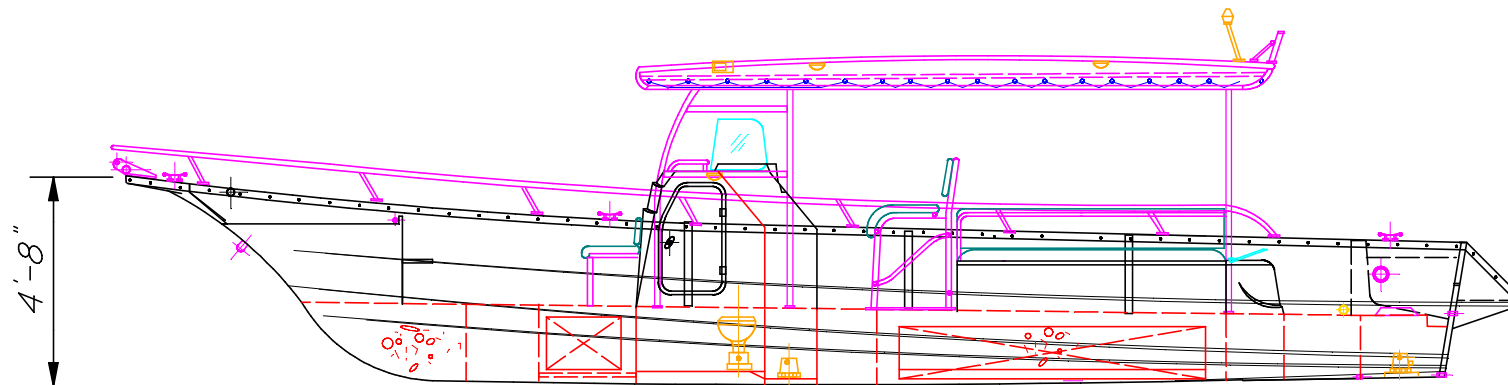

EXPLORER 320 OD SF TTOP

MAIN DECK PLAN

INBOARD PROFILE

EXPLORER COMPOSITE SDN. BHD.  
1320-C, KLEBANG BESAR, 75000 MELAKA, MALAYSIA  
TITLE : GENERAL ARRANGEMENT  
TYPE OF BOAT : EXPLORER 320-OD-SPORT FISHING TTOP  
DRAWING NO : E320\_E801  
UNIT TYPE : FEET/INCHES  
SCALE : 1 : 50  
DATE : 08 / 03 /2021

OVERALL LENGTH(LOA) : 31FT 5IN  
LENGTH WATER LINE(LWL) : ~25FT 6IN  
BREADTH MOLDED(B) : 7FT 6IN  
DEPTH MOLDED(D) : 4FT 8IN  
DRAFT DESIGNED(T) : ~1FT 4IN@FP, 1FT 2IN@AP  
TRANSOM HEIGHT : 2FT 2IN

HULL MATERIAL : FIBERGLASS  
APPLICATION REQUIREMENT : SPORT FISHING  
DRY WEIGHT(W) : ~960KG  
RATED POWER : 2X140HP@1X250HP  
SEATING CAPACITY : ~8PERSONS  
FUEL TANK CAPACITY : ~50GALLONS  
WATER TANK CAPACITY : ~15GALLONS